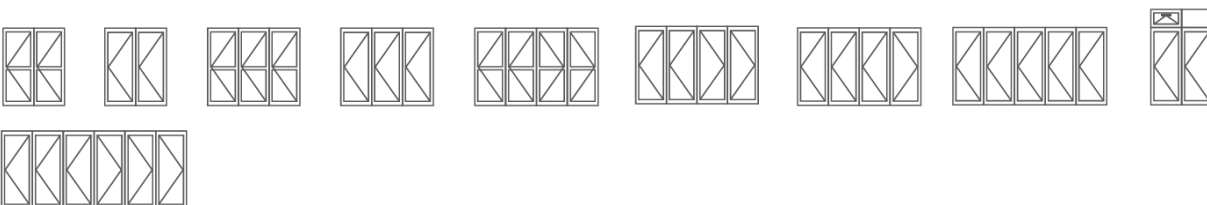

FACETED, BOX, BAY AND LOUVRE WINDOWS

KEY

 Fixed pane of glass with aluminium frame

 Double hung opening window

 Opening window (< points to hinged side)
Speak to us about your preferred direction and combination.

 Opening window (< points to hinged side)

 Casement window

 Sliding window
(arrow indicates opening direction)

DOOR CONFIGURATIONS

Door configurations can be customised to suit the needs of your home. A selection of popular configurations are shown below.

HINGED AND FRENCH DOORS

BI-FOLD DOORS

SLIDING AND STACKING DOORS

KEY

 Fixed pane of glass with aluminium frame

 Double hung opening window

 Opening door (< points to hinged side)
Speak to us about your preferred direction and combination.

 Opening window (< points to hinged side)

 Casement window

 Sliding door
(arrow indicates opening direction)