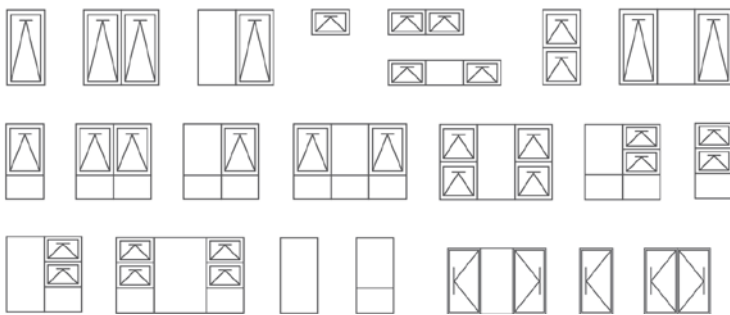

WINDOW CONFIGURATIONS

Window configurations can be customised to suit the needs of your home. A selection of popular configurations are shown below.

AWNING AND CASEMENT WINDOWS

BI-FOLD WINDOWS

SLIDING AND STACKING WINDOWS

FACETED, BOX, BAY AND LOUVRE WINDOWS

KEY

 Fixed pane of glass with aluminium frame

 Double hung opening window

 Opening window (< points to hinged side)
Speak to us about your preferred direction and combination.

 Opening window (< points to hinged side)

 Casement window

 Sliding window
(arrow indicates opening direction)

DOOR CONFIGURATIONS

Door configurations can be customised to suit the needs of your home. A selection of popular configurations are shown below.

HINGED AND FRENCH DOORS

BI-FOLD DOORS

SLIDING AND STACKING DOORS

KEY

 Fixed pane of glass with aluminium frame

 Double hung opening window

 Opening door (< points to hinged side)
Speak to us about your preferred direction and combination.