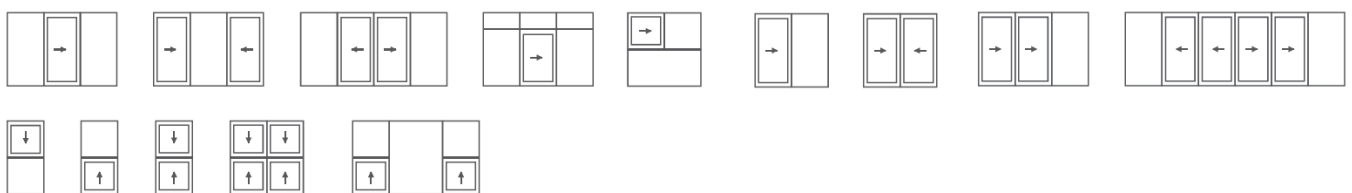

WINDOW CONFIGURATIONS

Window configurations can be customised to suit the needs of your home. A selection of popular configurations are shown below.

AWNING AND CASEMENT WINDOWS

BI-FOLD WINDOWS

SLIDING AND STACKING WINDOWS

FACETED, BOX, BAY AND LOUVRE WINDOWS

KEY

 Fixed pane of glass with aluminium frame

 Double hung opening window

 Opening window (< points to hinged side)
Speak to us about your preferred direction and combination.

 Opening window (< points to hinged side)

 Casement window

 Sliding window
(arrow indicates opening direction)

DOOR CONFIGURATIONS

Door configurations can be customised to suit the needs of your home. A selection of popular configurations are shown below.